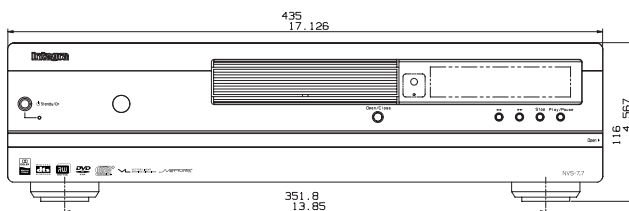

AV INPUT

Video input interface:	Composite, S-Video, Analog audio

ATSC TUNER

Input Frequency Range:	54 MHz-864 MHz

NTSC TUNER

Channel Range:	CH2-CH69 (Terrestrial)/CH1-CH134 (CATV)

FM TUNER

Tuning Range:	88.1 MHz-107.9 MHz

PC

Operating System:	Microsoft® Windows® XP Media Center Edition 2005
CPU:	Intel® Pentium® D Processor 820 (2.8 GHz)
Main memory (RAM):	PC2-4200 1 GB
Chipset:	Intel® 945G Express with ICH7-DH
Hard disk drive:	SATA 400 GB
CD/DVD drive:	DVD Multi drive
Display output:	DVI, VGA
Display resolution:	800 x 600, 1024 x 768, 1152 x 864, 1280 x 600, 1280 x 720, 1280 x 768, 1280 x 960, 1280 x 1024, 1400 x 1050, 1600 x 900, 1600 x 1200, 1792 x 1344, 1856 x 1392, 1920 x 1080, 1920 x 1200, 1920 x 1440, 2048 x 1536
LAN:	10Base-T/100Base-TX
USB 2.0:	2 ports (front)/2 ports (rear)
IEEE1394 (iLink):	One 4-pin port (DV input) (front)/Two 6-pin ports (rear)
Memory card:	SmartMedia, MMC (MultiMedia card), SD (Secure Digital), CompactFlash Type I/II, Microdrive, Memory Stick (MS), Memory Stick PRO (MS PRO)
Input device:	wireless keyboard, remote controller

GENERAL

Power supply:	AC 100-240 V, 50/60 Hz
Power consumption:	6.0 A (max.)
Dimensions:	17-1/8" x 4-9/16" x 16-1/4" / 435 x 116 x 408 mm
Weight:	20.9 lbs./9.5 kg
Operating environment temperature:	41°F-95°F (5°C-35°C)
Recovery:	Hard disk drive

Specifications and features are subject to change without notice.

ARCHITECTURAL DRAWINGS

Intel Viiv is a trademark or registered trademark of Intel Corporation or its subsidiaries in the United States and other countries. Master Studio is a trademark of Dolby Laboratories. Dolby and the double-D symbol are registered trademarks of Dolby Laboratories. Manufactured under license from Dolby Laboratories. VLSC is a trademark of Onkyo Corporation. Net-Tune is a registered trademark of Onkyo Corporation. iPod is a trademark of Apple Computer, Inc., registered in the U.S. and other countries. Cyberlink and PowerDVD are trademarks of Cyberlink Corp. Microsoft, Windows, Windows Media are either registered trademarks or trademarks of Microsoft Corporation in the United States and/or other countries. All other trademarks and registered trademarks are the property of their respective holders.