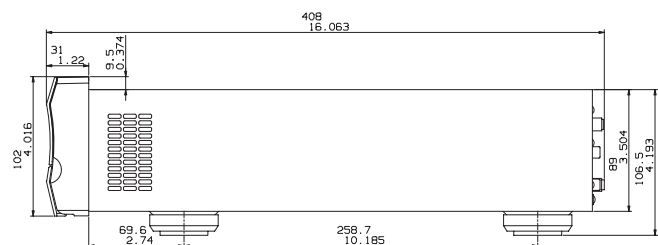

AV INPUT

Video input interface:	Composite, S-Video, Analog audio

ATSC TUNER

Input Frequency Range:	54 MHz-864 MHz

NTSC TUNER

Channel Range:	CH2-CH69 (Terrestrial)/CH1-CH134 (CATV)

FM TUNER

Tuning Range:	88.1 MHz-107.9 MHz

PC

Operating System:	Microsoft® Windows® XP Media Center Edition 2005
CPU:	Intel® Pentium® D Processor 820 (2.8 GHz)
Main memory (RAM):	PC2-4200 1 GB
Chipset:	Intel® 945G Express with ICH7-DH
Hard disk drive:	SATA 400 GB
CD/DVD drive:	DVD Multi drive
Display output:	DVI, VGA
Display resolution:	800 x 600, 1024 x 768, 1152 x 864, 1280 x 600, 1280 x 720, 1280 x 768, 1280 x 960, 1280 x 1024, 1400 x 1050, 1600 x 900, 1600 x 1200, 1792 x 1344, 1856 x 1392, 1920 x 1080, 1920 x 1200, 1920 x 1440, 2048 x 1536
LAN:	10Base-T/100Base-TX
USB 2.0:	2 ports (front)/2 ports (rear)
IEEE1394 (iLink):	One 4-pin port (DV input) (front)/Two 6-pin ports (rear)
Memory card:	SmartMedia, MMC (MultiMedia card), SD (Secure Digital), CompactFlash Type I/II, Microdrive, Memory Stick (MS), Memory Stick PRO (MS PRO)
Input device:	wireless keyboard, remote controller

GENERAL

Power supply:	AC 100-240 V, 50/60 Hz
Power consumption:	6.0 A (max.)
Dimensions:	17-1/8" x 4-9/16" x 16-1/4" / 435 x 116 x 408 mm
Weight:	20.9 lbs./9.5 kg
Operating environment temperature:	41°F-95°F (5°C-35°C)
Recovery:	Hard disk drive

Specifications and features are subject to change without notice.

ARCHITECTURAL DRAWINGS

Intel Viiv is a trademark or registered trademark of Intel Corporation or its subsidiaries in the United States and other countries. Master Studio is a trademark of Dolby Laboratories. Dolby and the double-D symbol are registered trademarks of Dolby Laboratories. Manufactured under license from Dolby Laboratories. VLSC is a trademark of Onkyo Corporation. Net-Tune is a registered trademark of Onkyo Corporation. iPod is a trademark of Apple Computer, Inc., registered in the U.S. and other countries. Cyberlink and PowerDVD are trademarks of Cyberlink Corp. Microsoft, Windows, Windows Media are either registered trademarks or trademarks of Microsoft Corporation in the United States and/or other countries. All other trademarks and registered trademarks are the property of their respective holders.